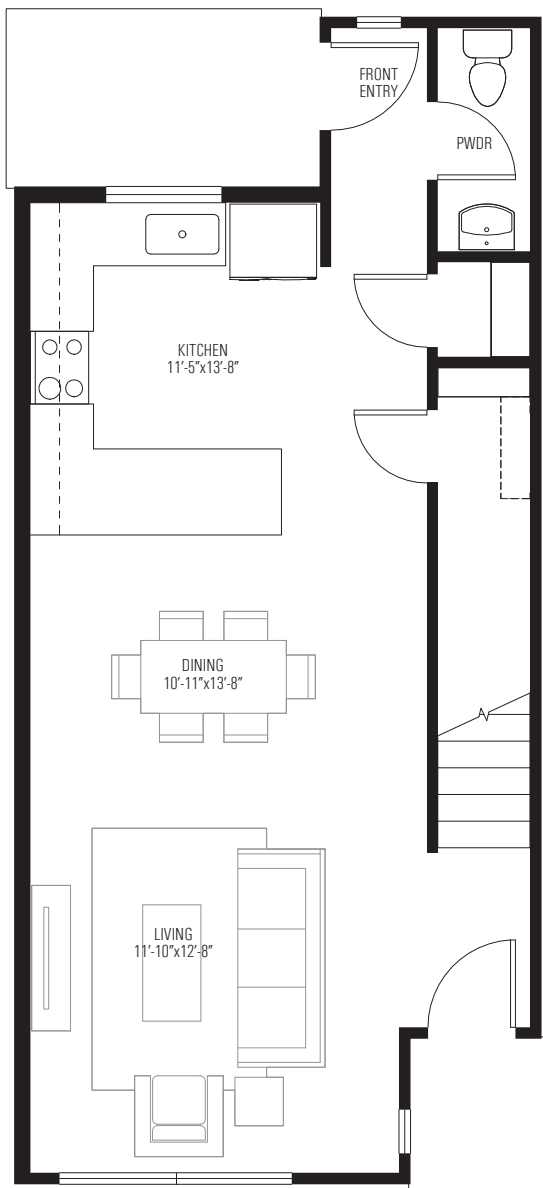

Clay Street Homes
330 Clay Street
San Antonio, TX 78204

HOME A1
2 BED / 1.5 BATH
1250 SF

GROUND

SECOND

Clay Street Homes
 330 Clay Street
 San Antonio, TX 78204

SITE PLAN 