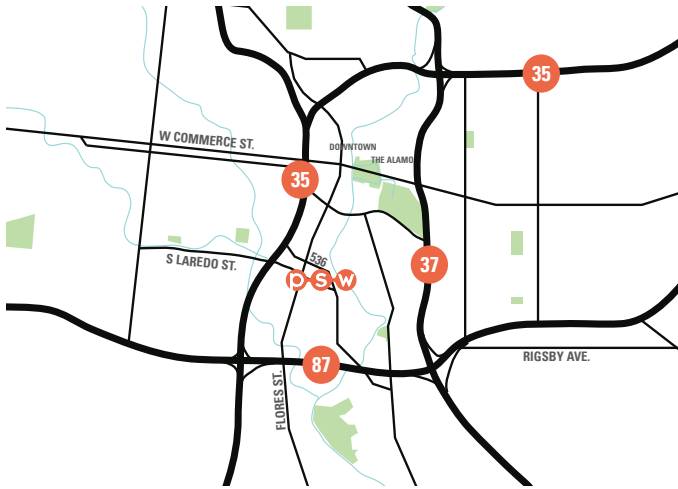

Clay Street Homes
330 Clay Street
San Antonio, TX 78204

HOME A1
2 BED / 1.5 BATH
1250 SF

GROUND

SECOND

Clay Street Homes
 330 Clay Street
 San Antonio, TX 78204

SITE PLAN 