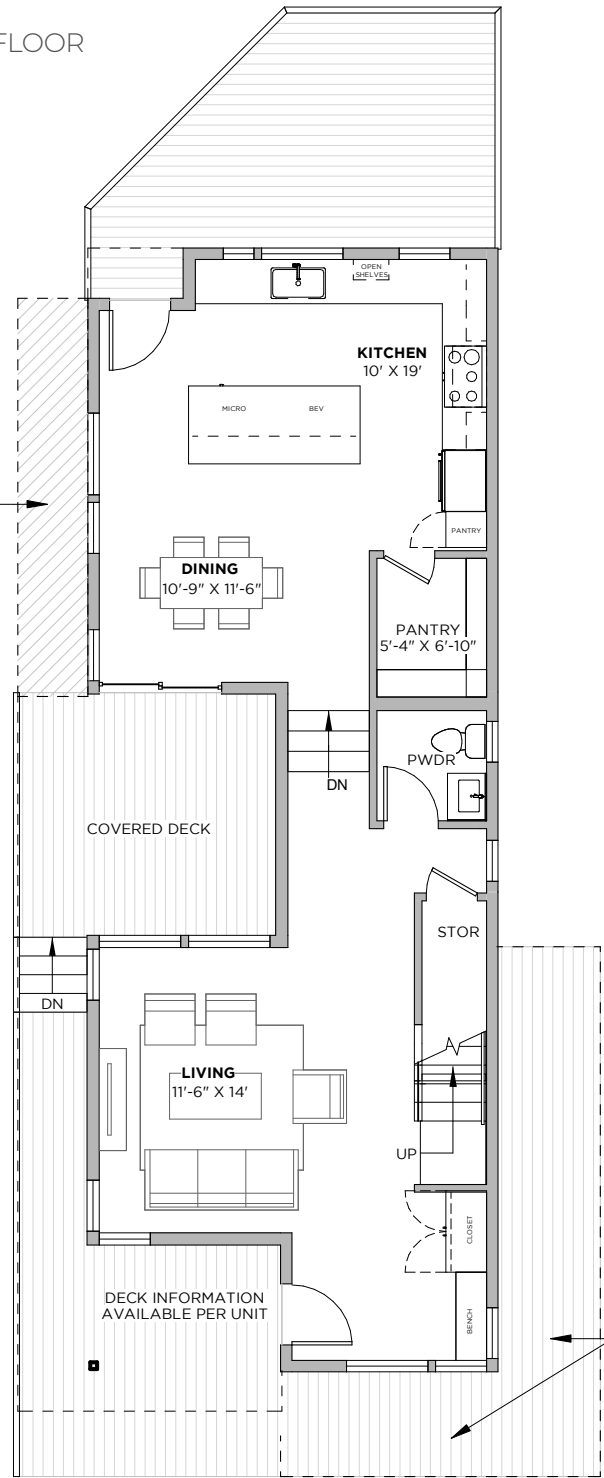

900 S 2ND ST  
AUSTIN, TX 78704

**PLAN F**

**3**  
beds

**2.5**  
baths

**2012**  
SF

FIRST FLOOR

SECOND FLOOR

WRAP AROUND DECK @ UNIT 7 ONLY

PLAN F

3 beds

2.5 baths

1212 SF

NO DECK @ UNIT 7 ONLY

900 S 2ND ST  
AUSTIN, TX 78704

All floorplans shown in marketing material are approximate and subject to change.