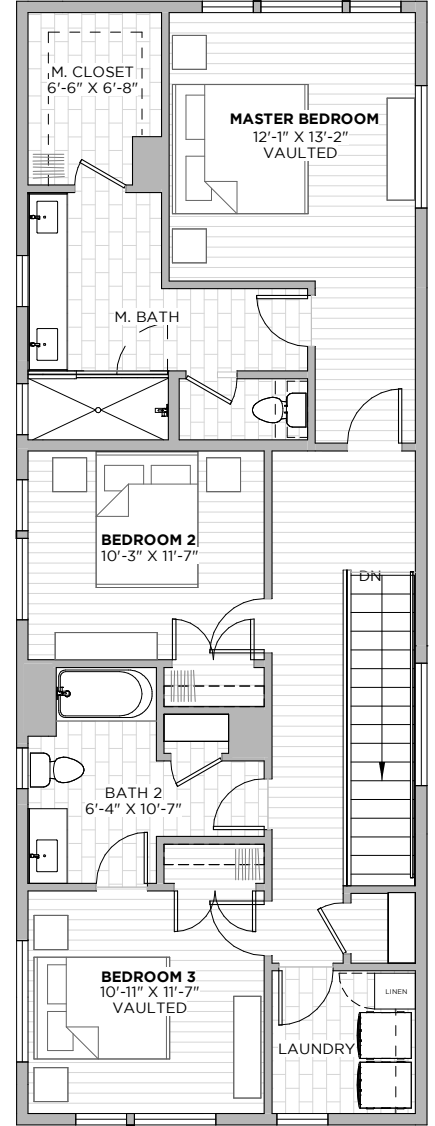

900 S 2ND ST  
AUSTIN, TX 78704

**PLAN F**

**3**  
beds

**2.5**  
baths

**2012**  
SF

FIRST FLOOR

SECOND FLOOR

WRAP AROUND DECK @ UNIT 7 ONLY

PLAN F

3 beds

2.5 baths

1212 SF

NO DECK @ UNIT 7 ONLY

900 S 2ND ST  
AUSTIN, TX 78704

All floorplans shown in marketing material are approximate and subject to change.