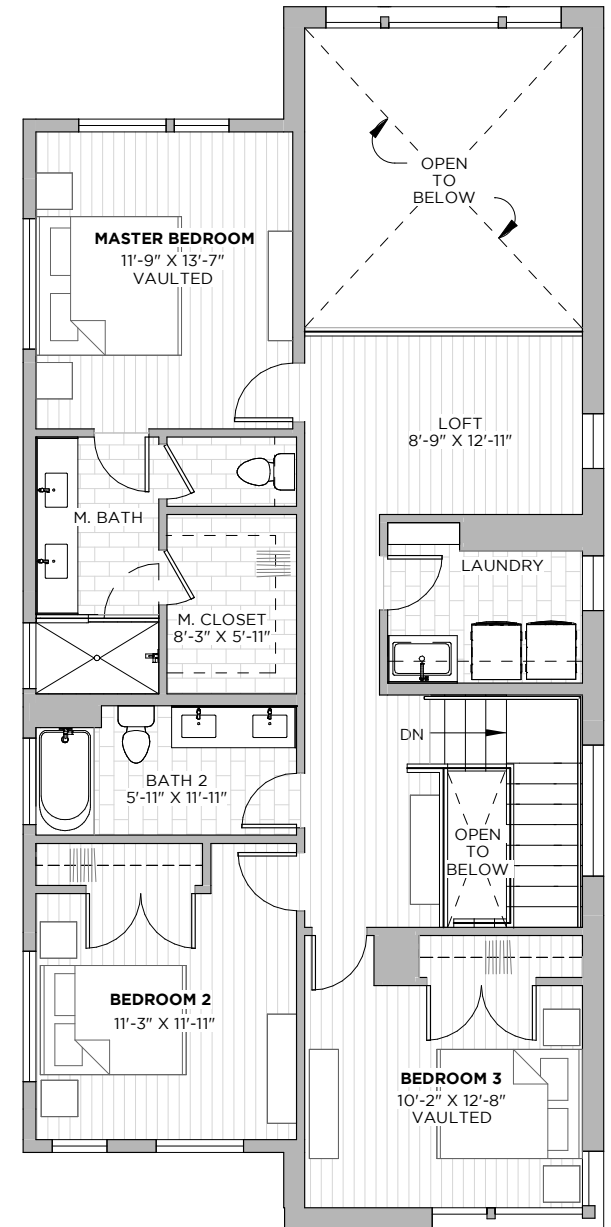

900 S 2ND ST
AUSTIN, TX 78704

PLAN G

4
beds

3
baths

2298
SF

PLAN G

4
beds

3
baths

2298
SF

900 S 2ND ST
AUSTIN, TX 78704

FIRST FLOOR

SECOND FLOOR

All floorplans shown in marketing material are approximate and subject to change.