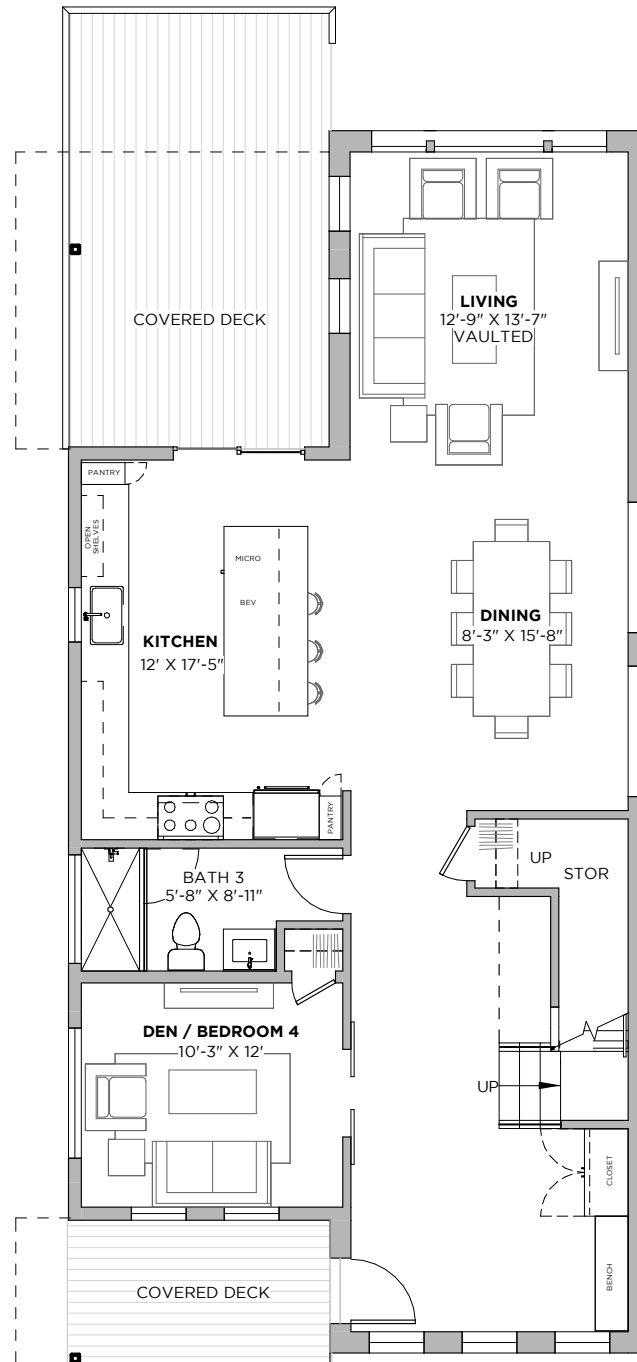

900 S 2ND ST
AUSTIN, TX 78704

PLAN G

4
beds

3
baths

2298
SF

PLAN G

4
beds

3
baths

2298
SF

900 S 2ND ST
AUSTIN, TX 78704

FIRST FLOOR

SECOND FLOOR

All floorplans shown in marketing material are approximate and subject to change.