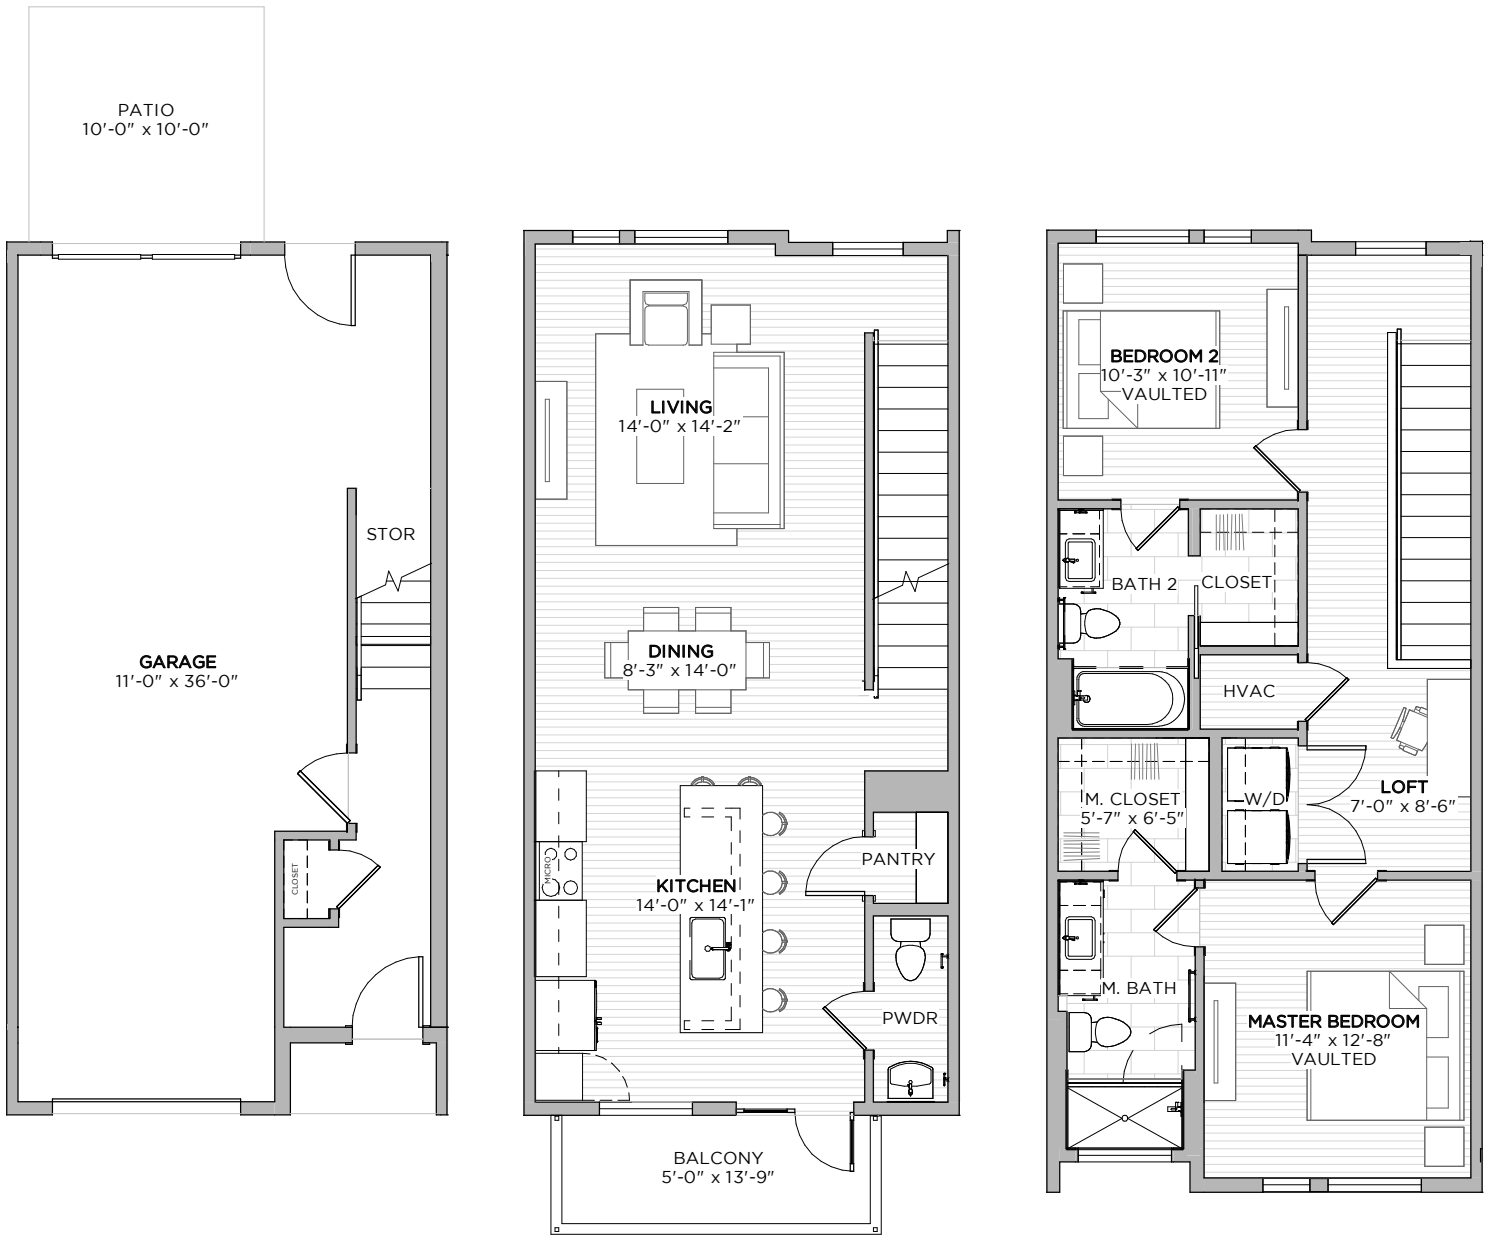

storybuilt.

NORTH BLUFF

814 NORTH BLUFF DRIVE
AUSTIN, TX 78745

2	2.5	1590
beds	baths	sq. ft.

PLAN D

GROUND

SECOND

THIRD

The information provided through the marketing materials is preliminary in nature. Changes may be made to the project, including but not limited to the design, floor plans, unit sizes, amenities and pricing.