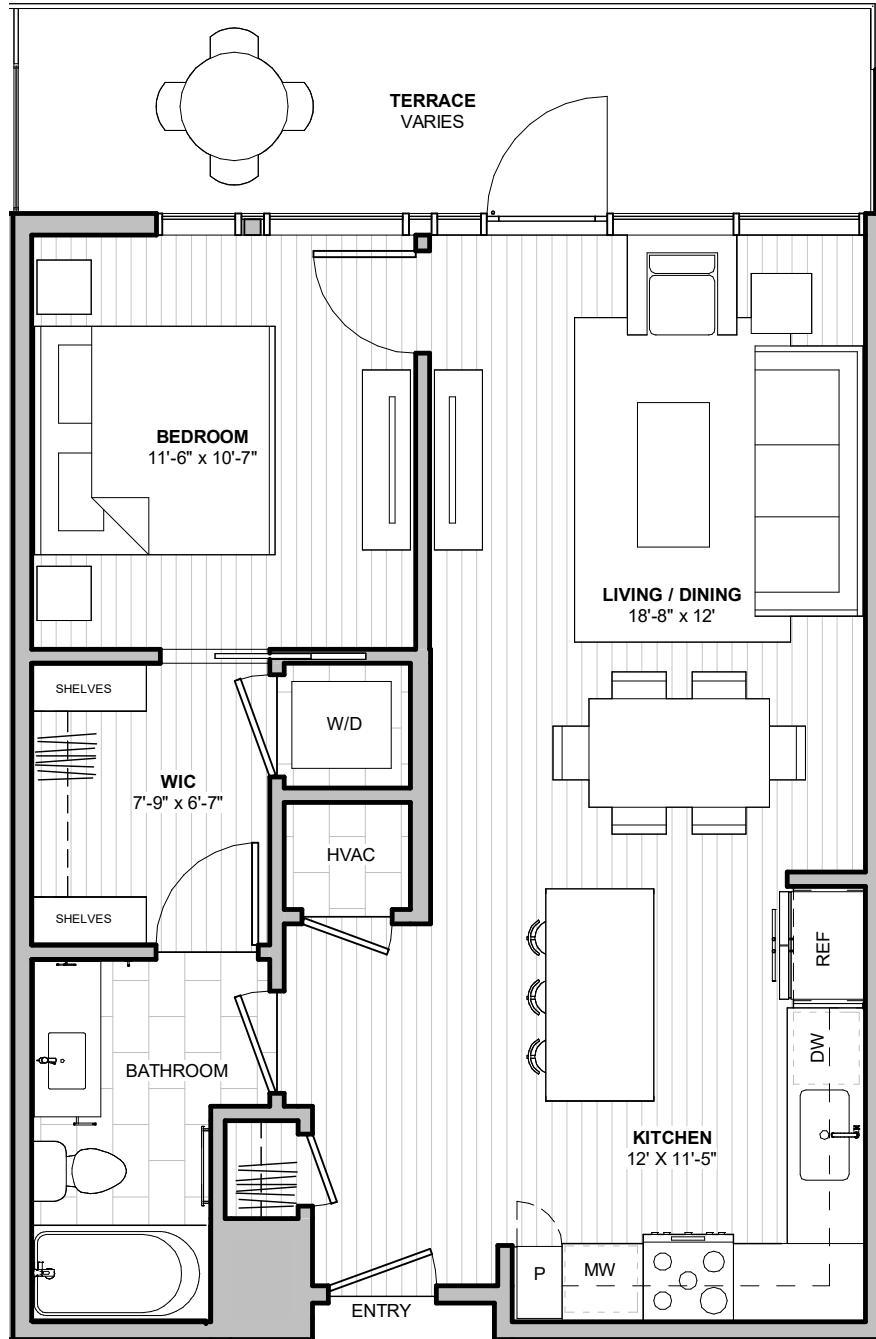

RESIDENCE 1A

1
beds

1
baths

745
SF

LEVEL 2

LEVEL 3

LEVEL 4

1600 S 1ST STREET
AUSTIN, TX 78704