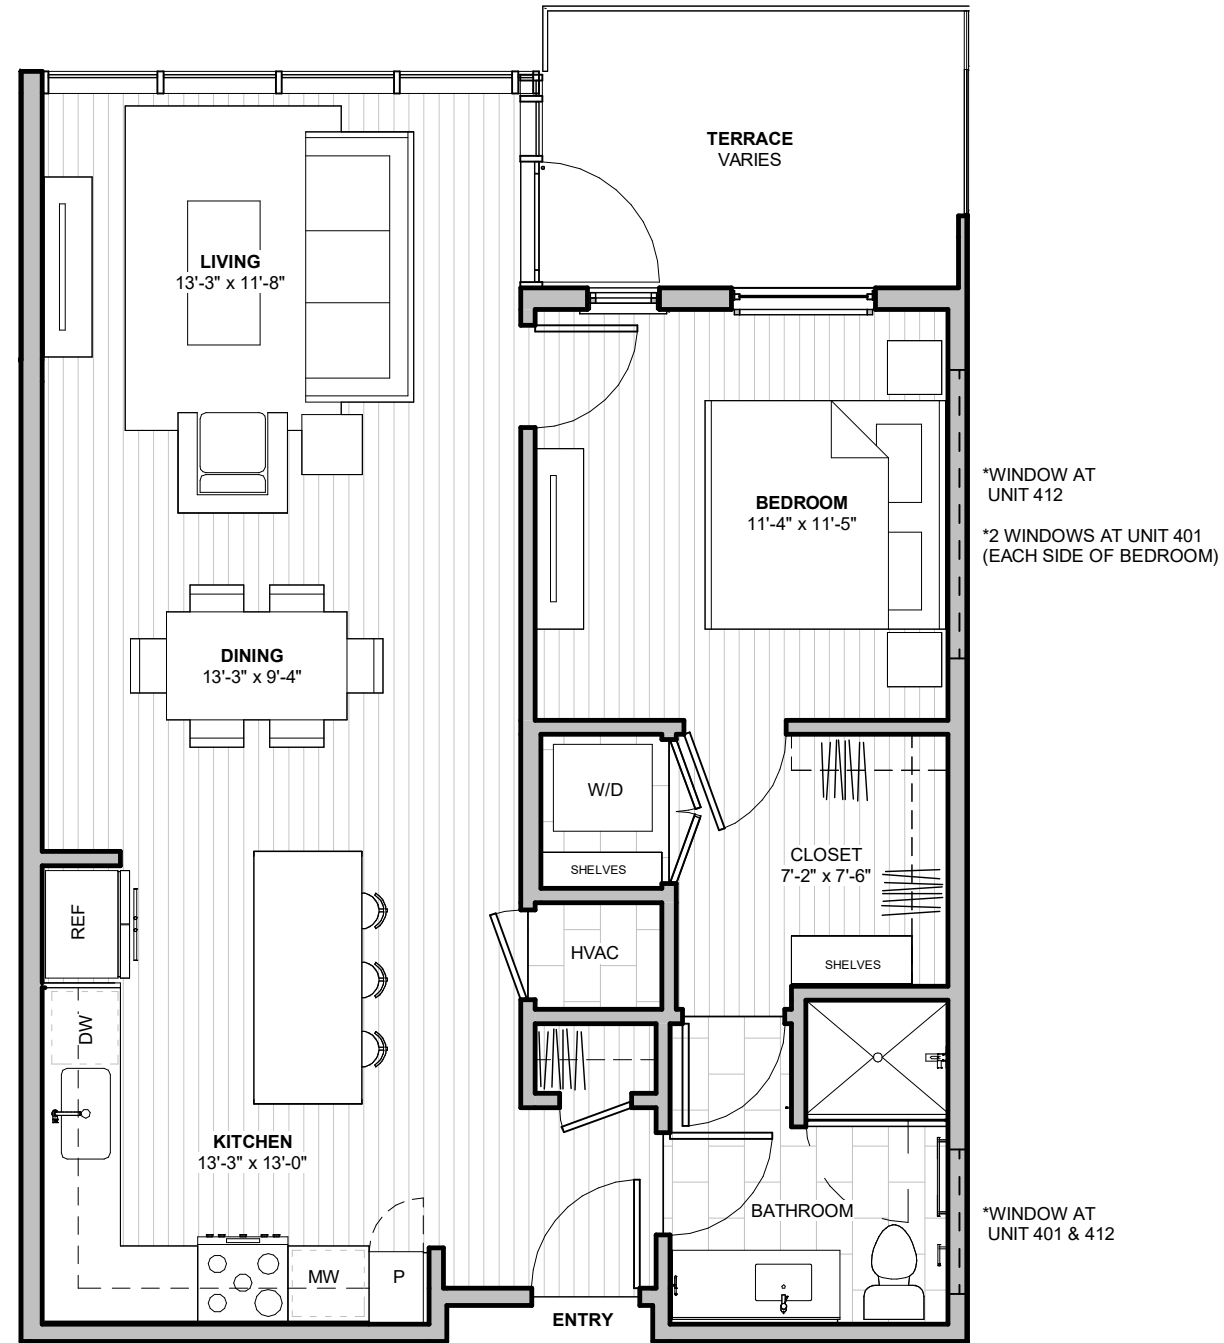

RESIDENCE 1B

1
beds

1
baths

840
SF

LEVEL 2

LEVEL 3

LEVEL 4

1600 S 1ST STREET
AUSTIN, TX 78704