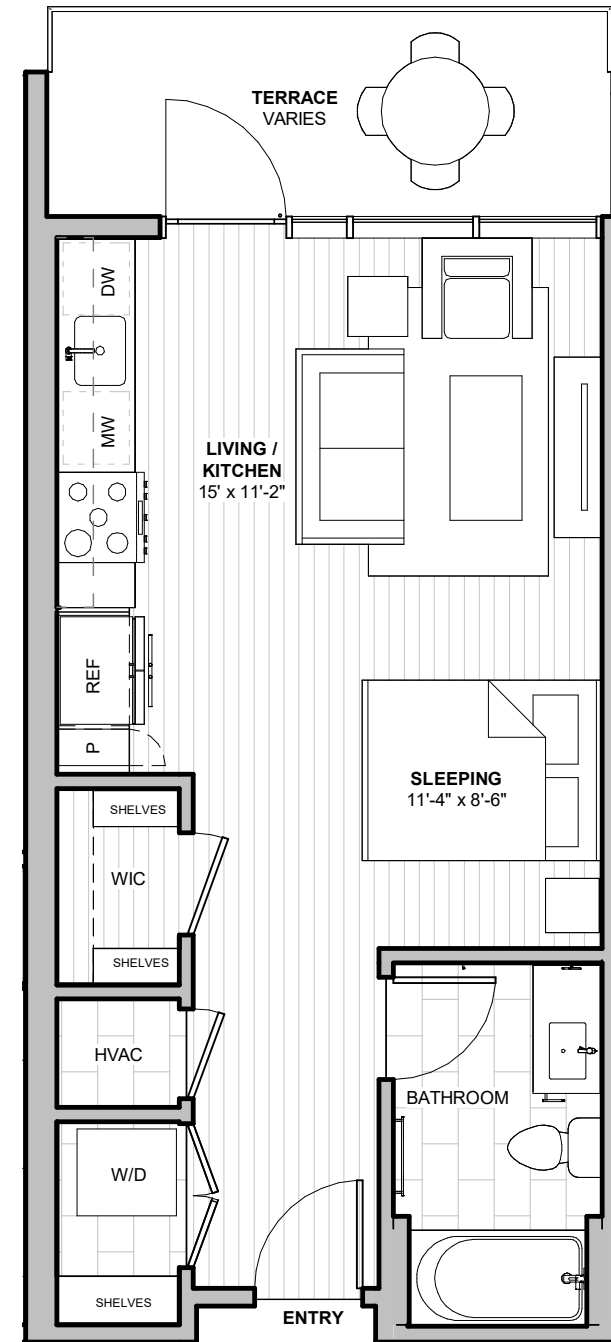

RESIDENCE S2

1
beds

1
baths

490
SF

LEVEL 2

LEVEL 3

LEVEL 4

1600 S 1ST STREET
AUSTIN, TX 78704